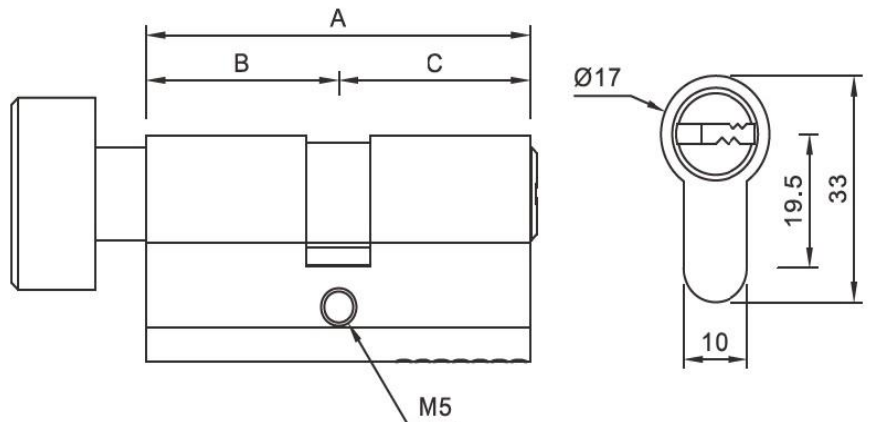

## TFLC004- THUMBTURN WITH KEY

DOOR OPENING SOLUTIONS

### SPECIFICATION

- Material : Quality Solid Brass Body And Brass Plug
- Keys : 3 Brass Keys
- Key Management Functions: Master Key, Grand Master Key, Construction Key, keyed Alike
- Pins: 6 Brass Pins Standard
- Tested for 100,000 cycles
- Supplied with suitable screws and fixings